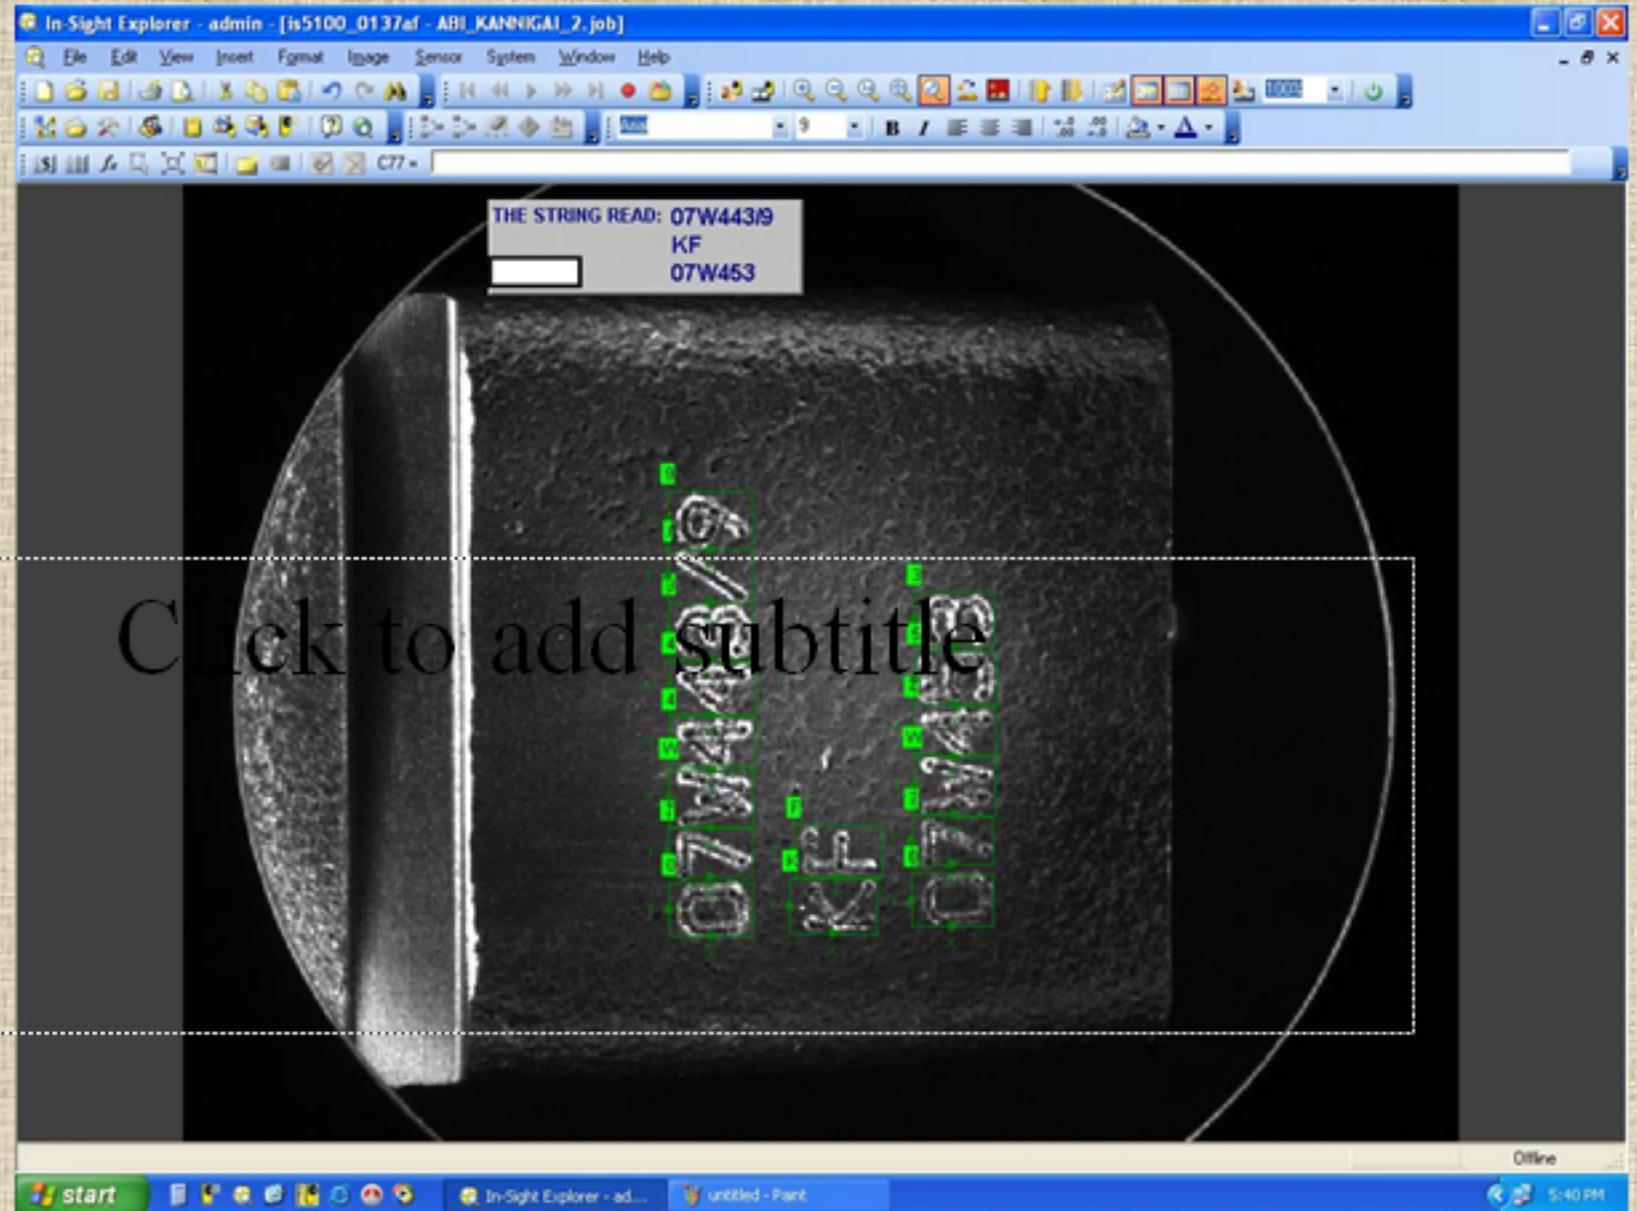

Optical Character Reading / Verification (OCR / OCV)

Click to add subtitle

In-Sight Explorer - admin - [__is5100_0137af__ - Spreadsheet View]

File Edit View Insert Format Image Sensor System Window Help

Anal 12 B I %00 %00

Pixel Value @ (314,176) = 253

0.0 ms Offline

start COTMAC Foil Side In-Sight Explorer - ad... 12:26 PM

OCV of label on dispenser for Cipla with Cognex 5110 ID reader with white light.

INPUT STRING FROM "NI"

FLUPROP 50MCG AND98
BATCH NO: 4561233890
MFG DATE: 25/664423
SERIAL NO:2389117892

OUTPUT STRING TO "NI"

FLUPROP 50MCG AND98
BATCH NO: 4561233890
MFG DATE: 25/664423
SERIAL NO:2389117892

OK

0.0 ms Offline

start In-Sight Explorer - ad... LABEL_READING.005 Full 4 line FOV 3:51 PM