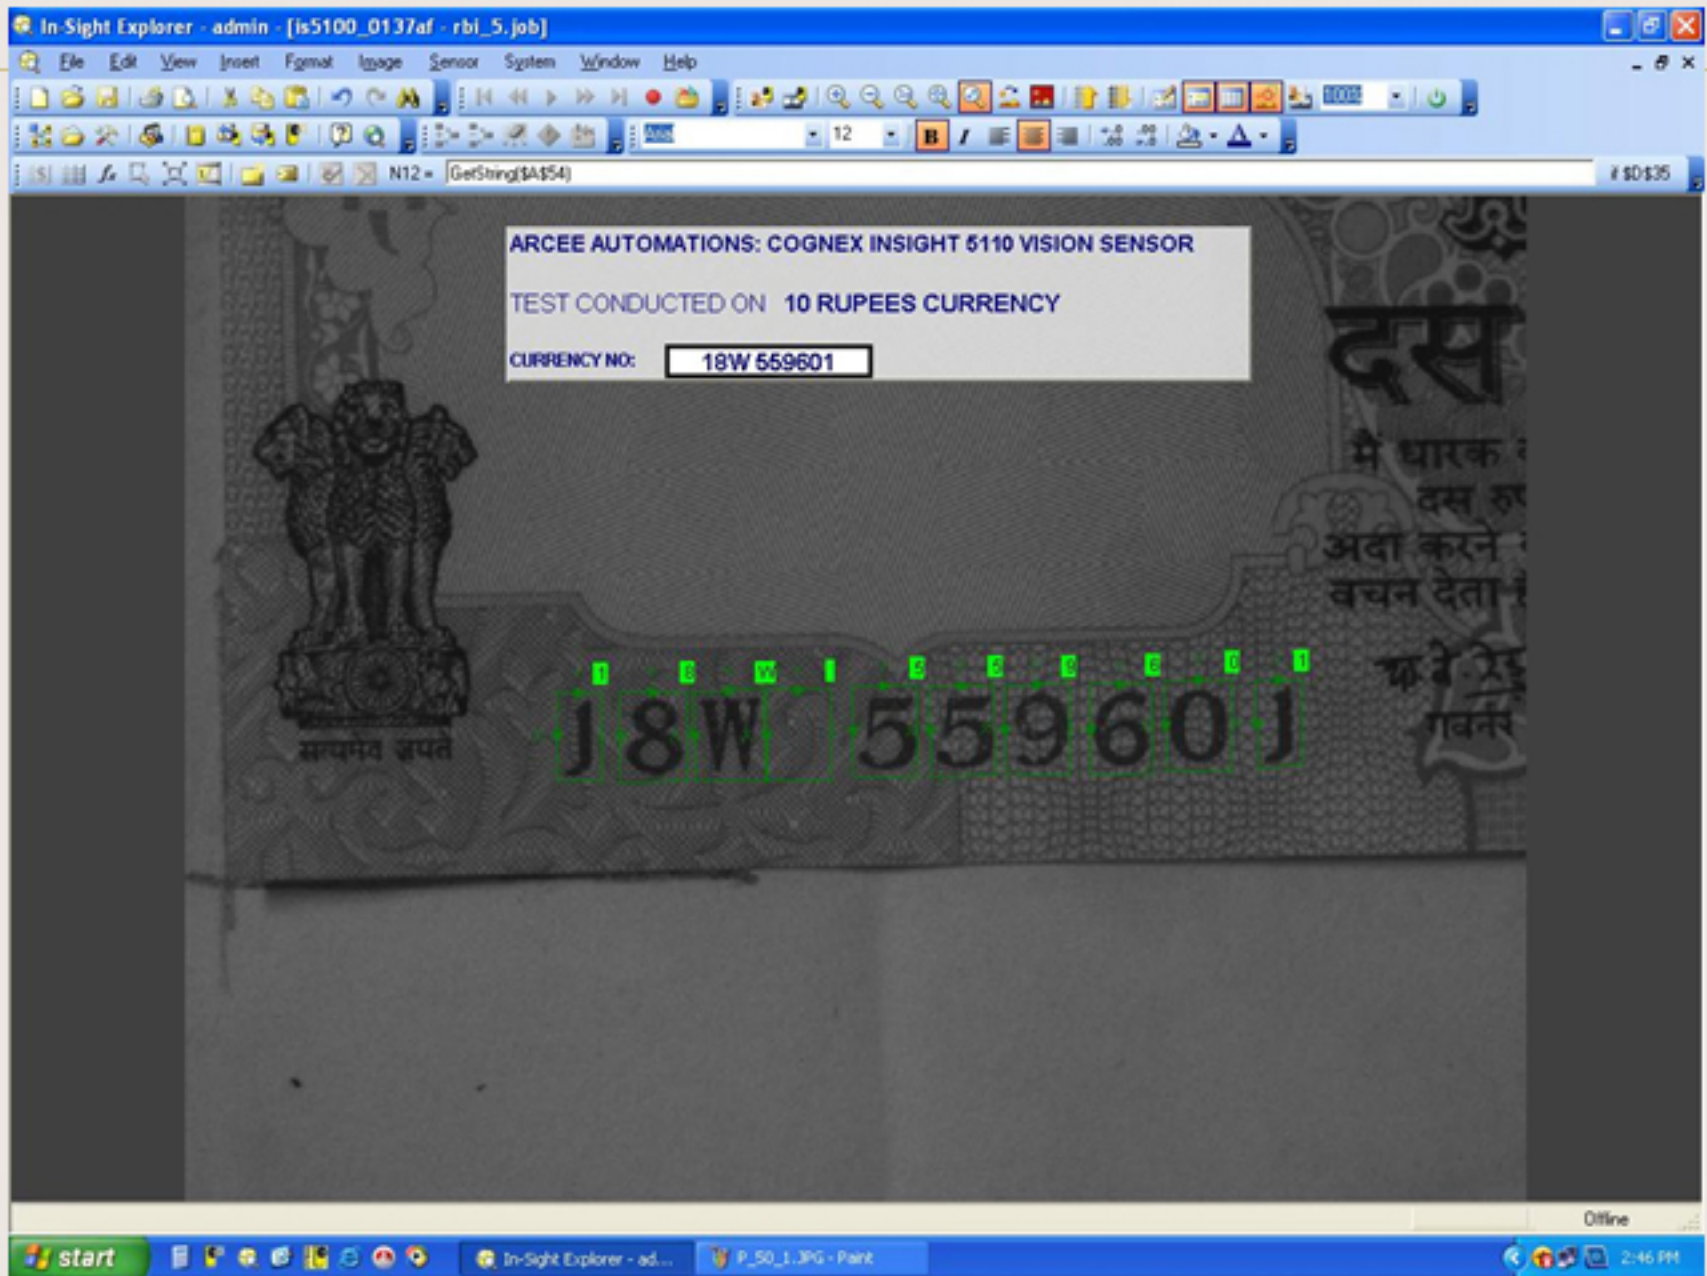

B24 = B15

COTMAC OCR READING

DATA READ: LOT Y80651

LOT : Y80651

EXP : 03/2010

FX

X

Y

Pixel Value @ (314,176) = 253

0.0 ms Offline

start COTMAC Foil Side In-Sight Explorer - ad... 12:26 PM

OCV of label on dispenser for Cipla with Cognex 5110 ID reader with white light.

INPUT STRING FROM "NI"

FLUPROP 50MCG AND98
BATCH NO: 4561233890
MFG DATE: 25/664423
SERIAL NO:2389117892

OUTPUT STRING TO "NI"

FLUPROP 50MCG AND98
BATCH NO: 4561233890
MFG DATE: 25/664423
SERIAL NO:2389117892

OK

0.0 ms Offline

start In-Sight Explorer - ad... LABEL_READING.005 Full 4 line FOV 3:51 PM